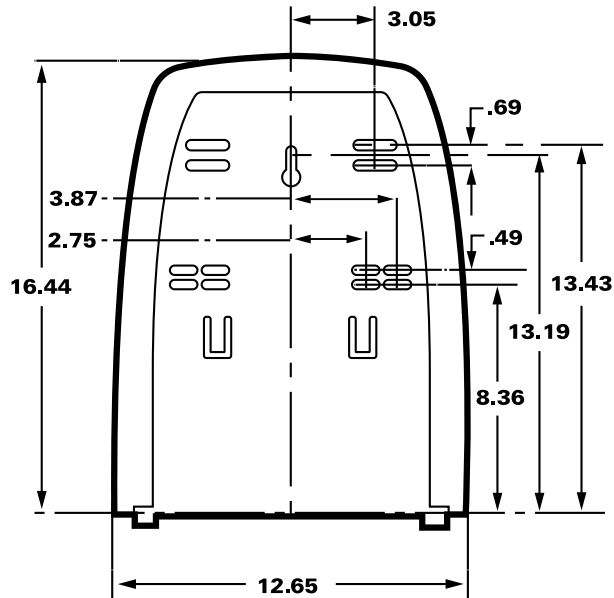

Scott® Pro Electronic Hard Roll Towel Dispenser

Depth = 9.18"

- Made of ABS plastic with smoked translucent sides and an opaque black back.
- Dispenses one 8" diameter roll of 7.5" wide towel plus stub roll utilizing core plug mounting.
- Features include two operational modes; hidden and hanging:
 - Hidden mode dispenses a single sheet of paper when the users' hand is placed beneath the dispenser.
 - In hanging mode a full sheet is exposed for the user to tear off and is automatically replenished following a short delay.
- Features also include three sheet length settings, two sensor sensitivity settings, electronic roll measurement for stub roll transfer notification and choice of key-activated spring lock or push button operation.
- Operates on four D size alkaline batteries or AC adapter (sold separately).
- One per case.

Suggested mounting height is 48" from the floor or 12" above a counter to the bottom of the dispenser.*
 When installed properly and used with the corresponding product, this dispenser meets ADA Standard 28 CFR Part 36, local rules may vary.